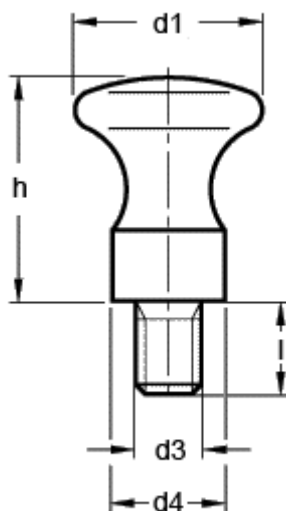

Article number: 20150426

Description: E+G Waist shaped knob GN 75-25-M8-E

Measures

d1 = 25

d3 = M8

d4 = 14

h = 29

l = 14